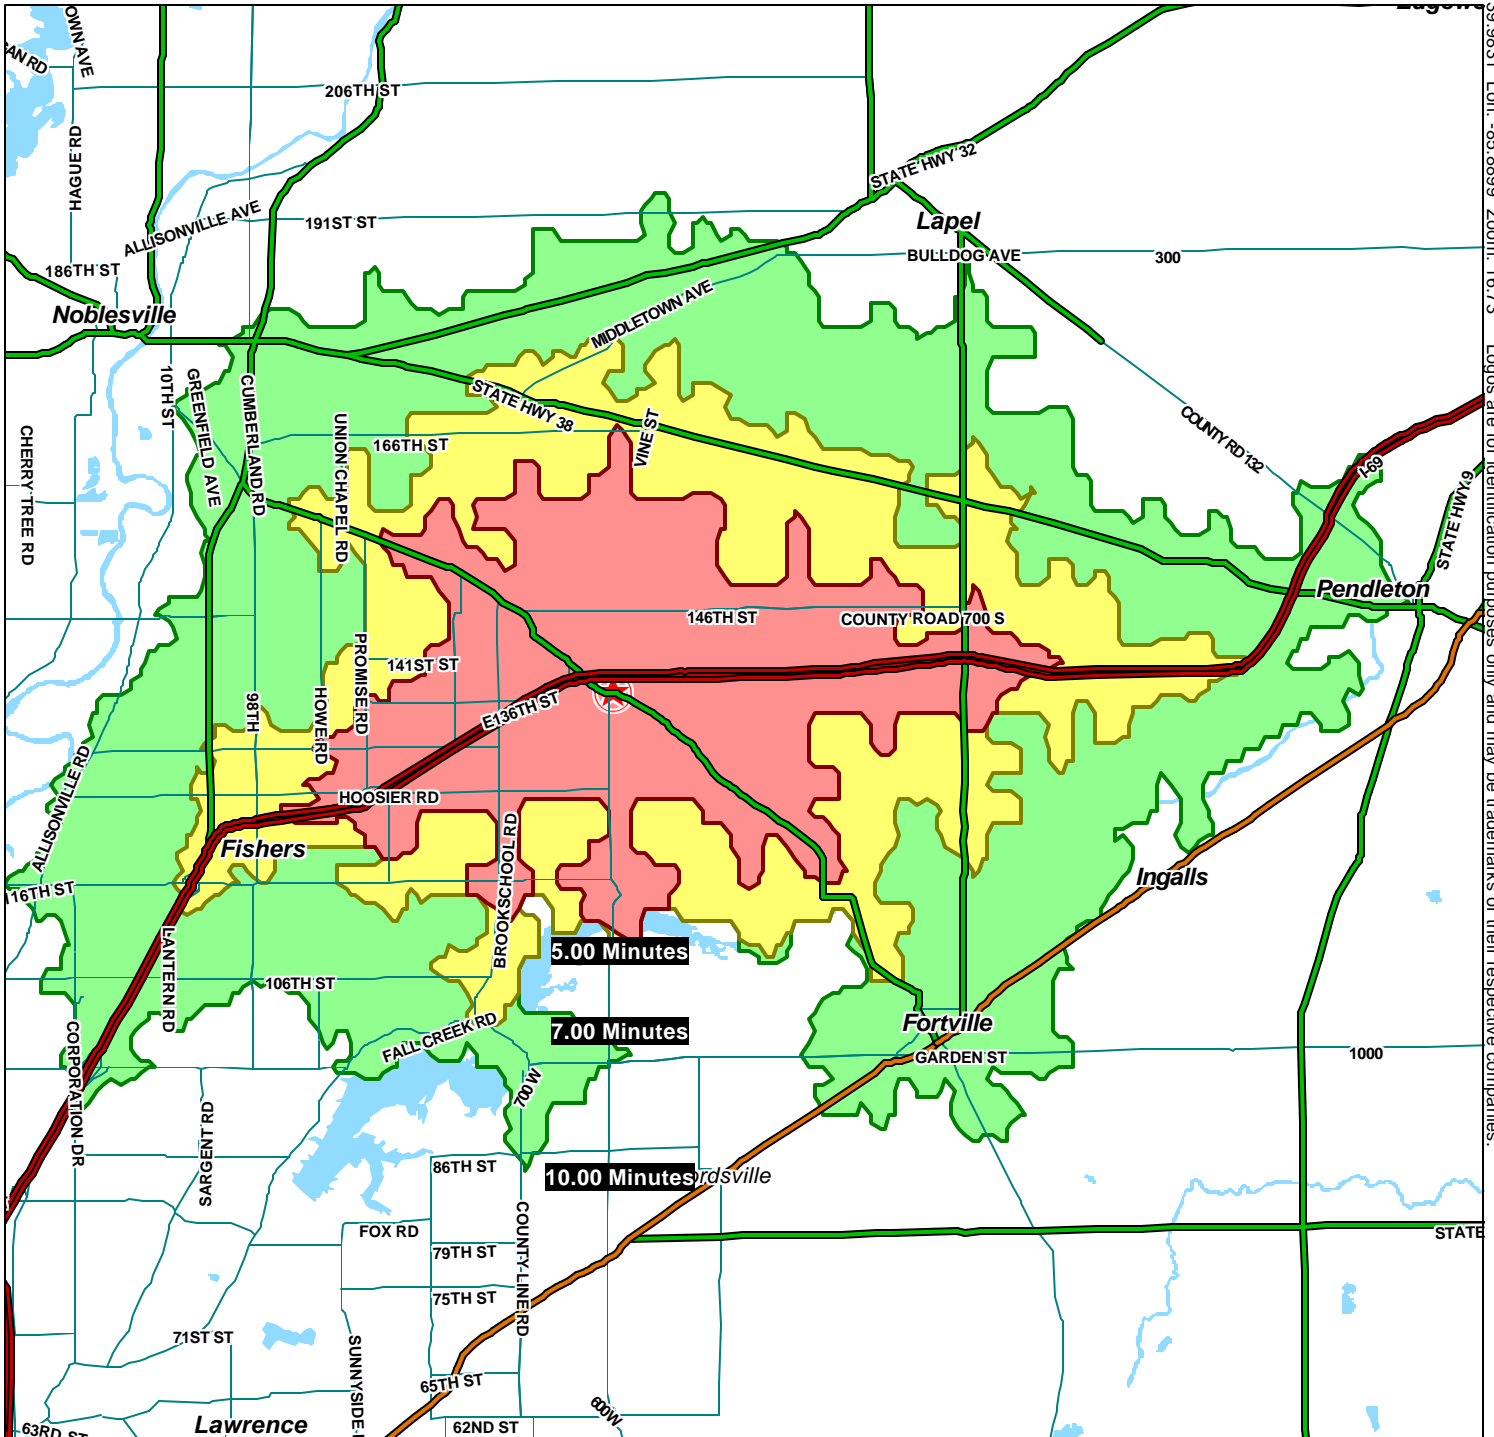

Lat: 39.9831 Lon: -85.8899 Zoom: 16.73 Logos are for identification purposes only and may be trademarks of their respective companies.

©2003, SITES USA, Inc., Tempe, AZ (480) 491-1112. All Rights Reserved.

State Road 238 & Olio Road Noblesville, Indiana

5, 7, 10 Minute Drive Time Demographics

January 2004

This map was produced using data from private and government sources deemed to be reliable. The information herein is provided without representation or warranty.