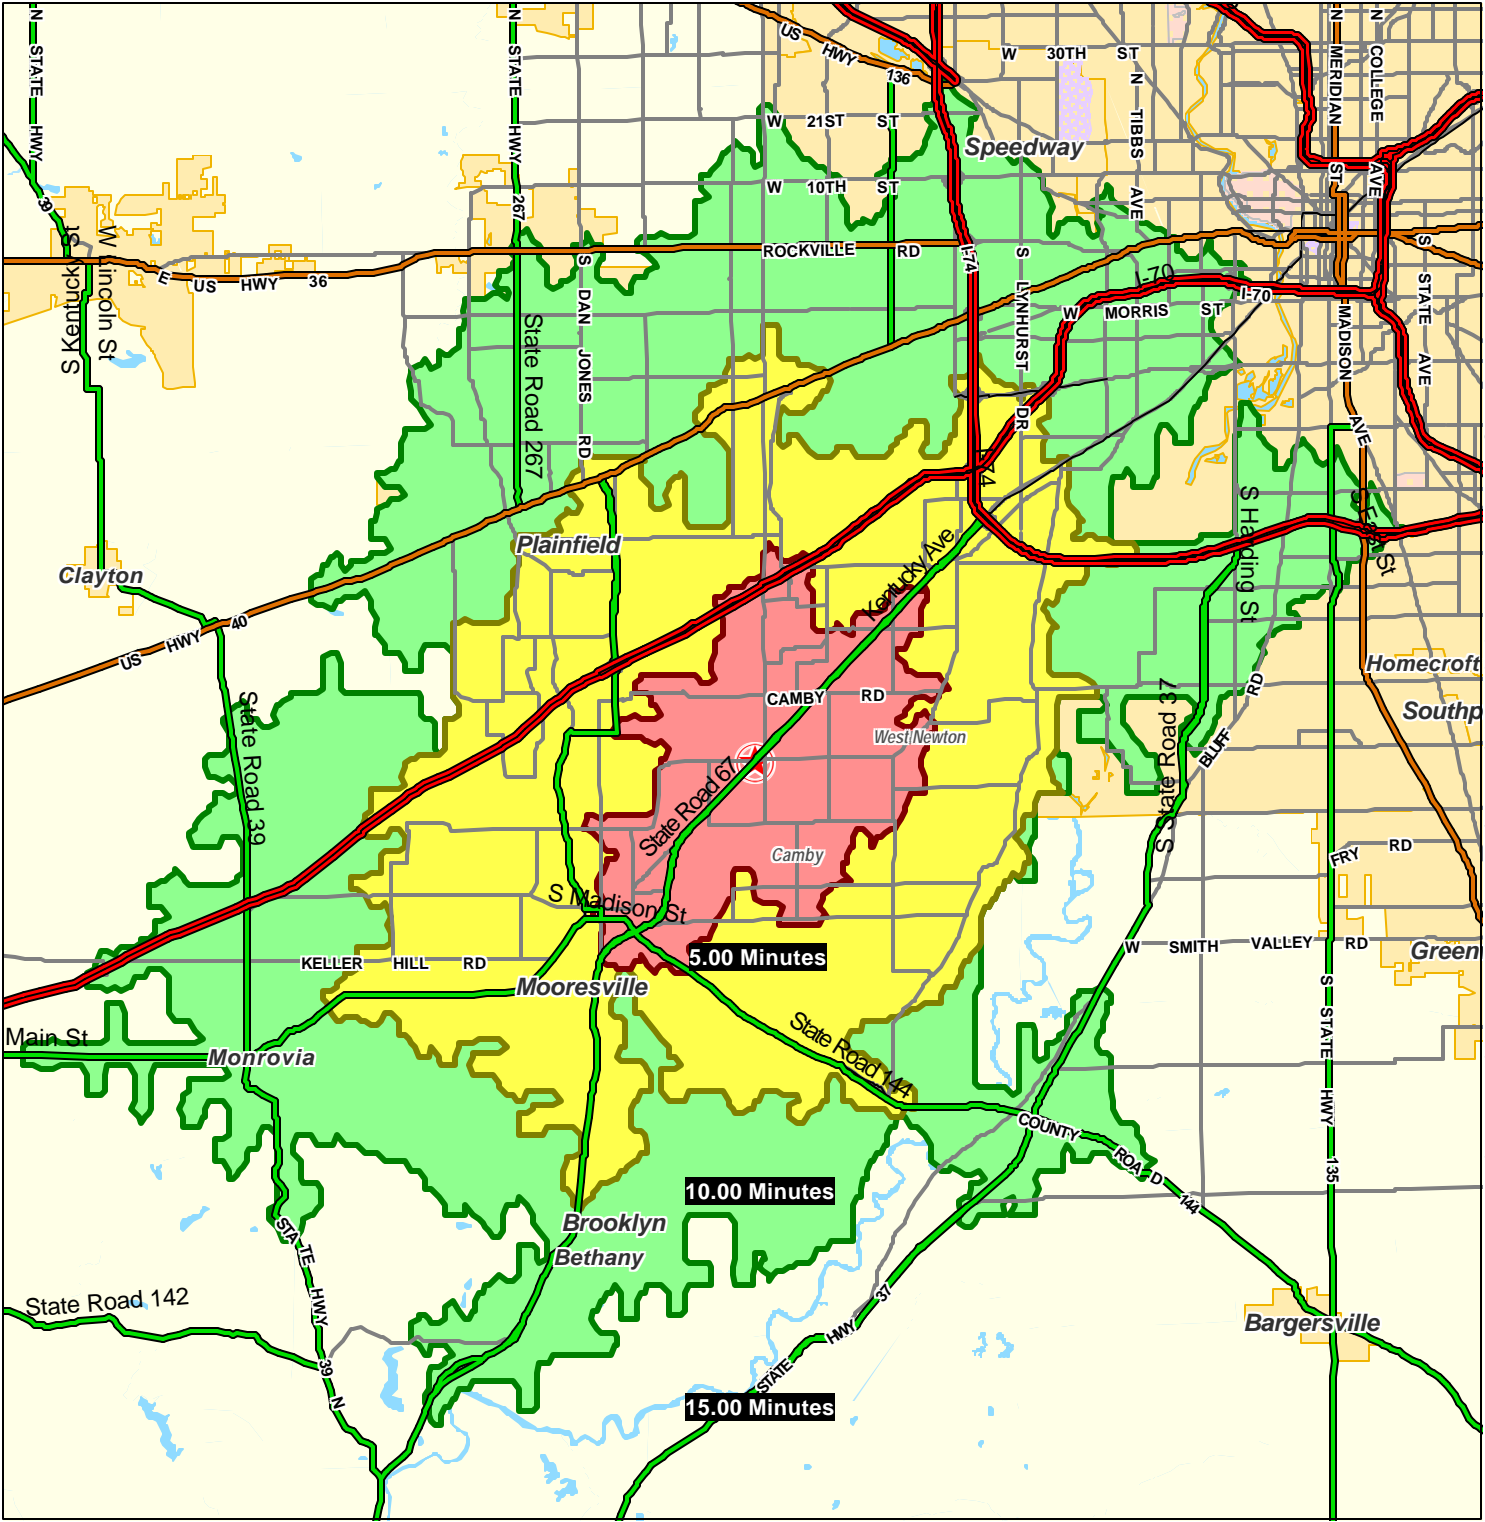

Lat: 39.6462 Lon: -86.3294 Zoom: 23.33 mi Logos are for identification purposes only and may be trademarks of their respective companies.

©2007, SITES USA Inc., Chandler, AZ (480) 491-1112. All Rights Reserved.

Heartland Crossing Camby, Indiana

5, 10, 15 Minute Drive Times

March 2007

This map was produced using data from private and government sources deemed to be reliable. The information herein is provided without representation or warranty.