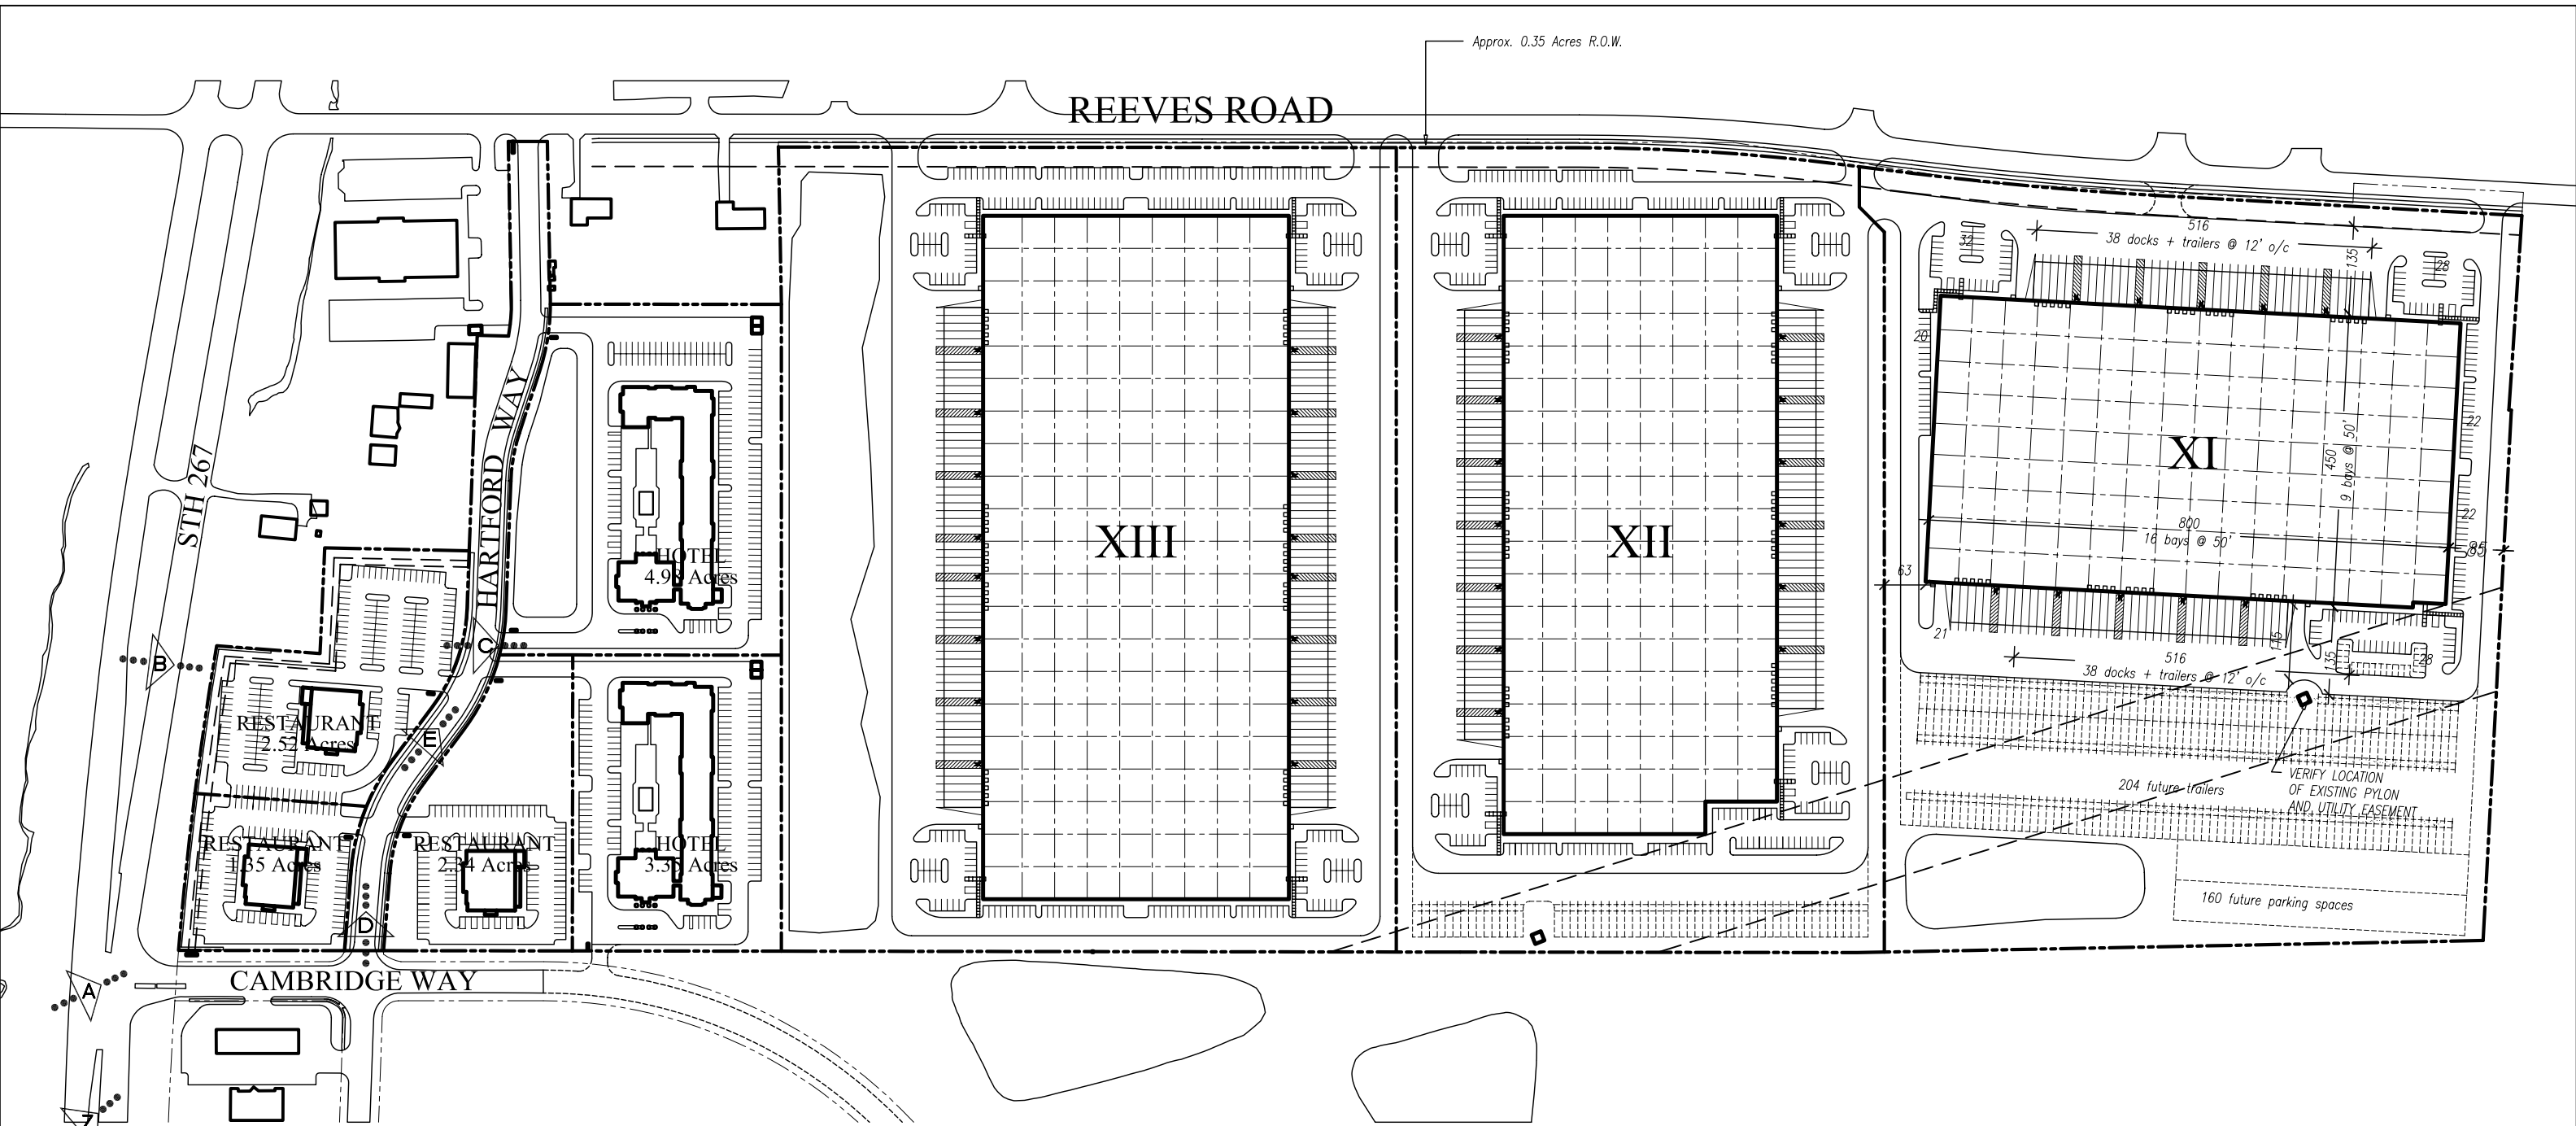

Approx. 0.35 Acres R.O.W.

Commercial Zone

Airwest XIII

Airwest XII

Airwest XI

SITE AREA: 16.44 ACRES
 R.O.W.: 1.89 ACRES
 OUTLOTS: 14.55 ACRES

SITE AREA: 26.82 ACRES
 BUILDING AREA: 493,500 SF
 F.A.R.: 0.42 SF

SITE AREA: 21.09 ACRES
 BUILDING AREA: 393,500 SF
 F.A.R.: 0.43 SF

SITE AREA: 25.19 ACRES
 BUILDING AREA: 351,600 SF
 F.A.R.: 0.32 SF

Plainfield Business Center at Airwest

Plainfield, IN

May 11, 2006

Masterplan