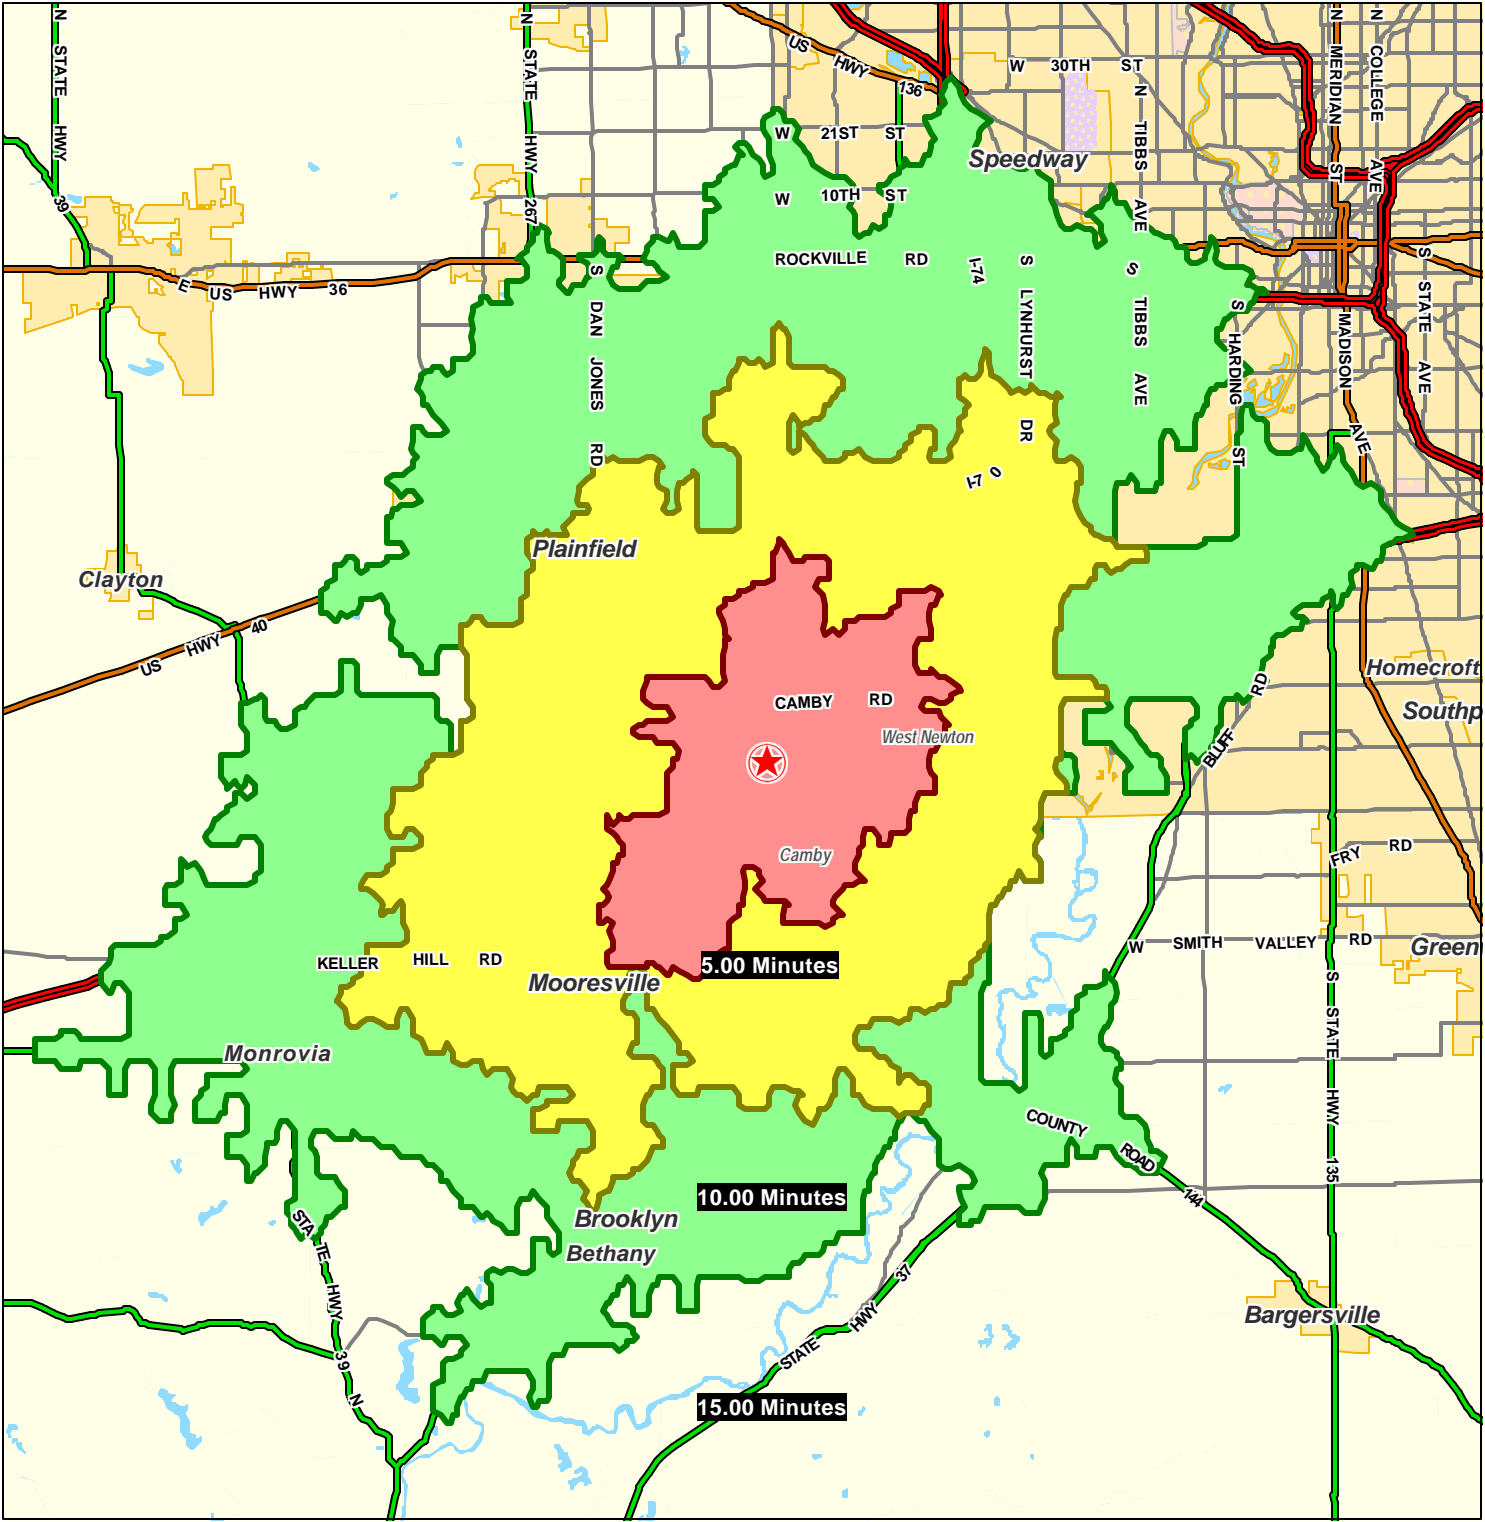

Lat: 39.6464 Lon: -86.3289 Zoom: 23.71 mi Logos are for identification purposes only and may be trademarks of their respective companies.

©2007, SITES USA Inc., Chandler, AZ (480) 491-1112. All Rights Reserved.

Heartland Crossing Camby, Indiana

February 2007

5, 10, 15 Minute Drive Times

This map was produced using data from private and government sources deemed to be reliable. The information herein is provided without representation or warranty.